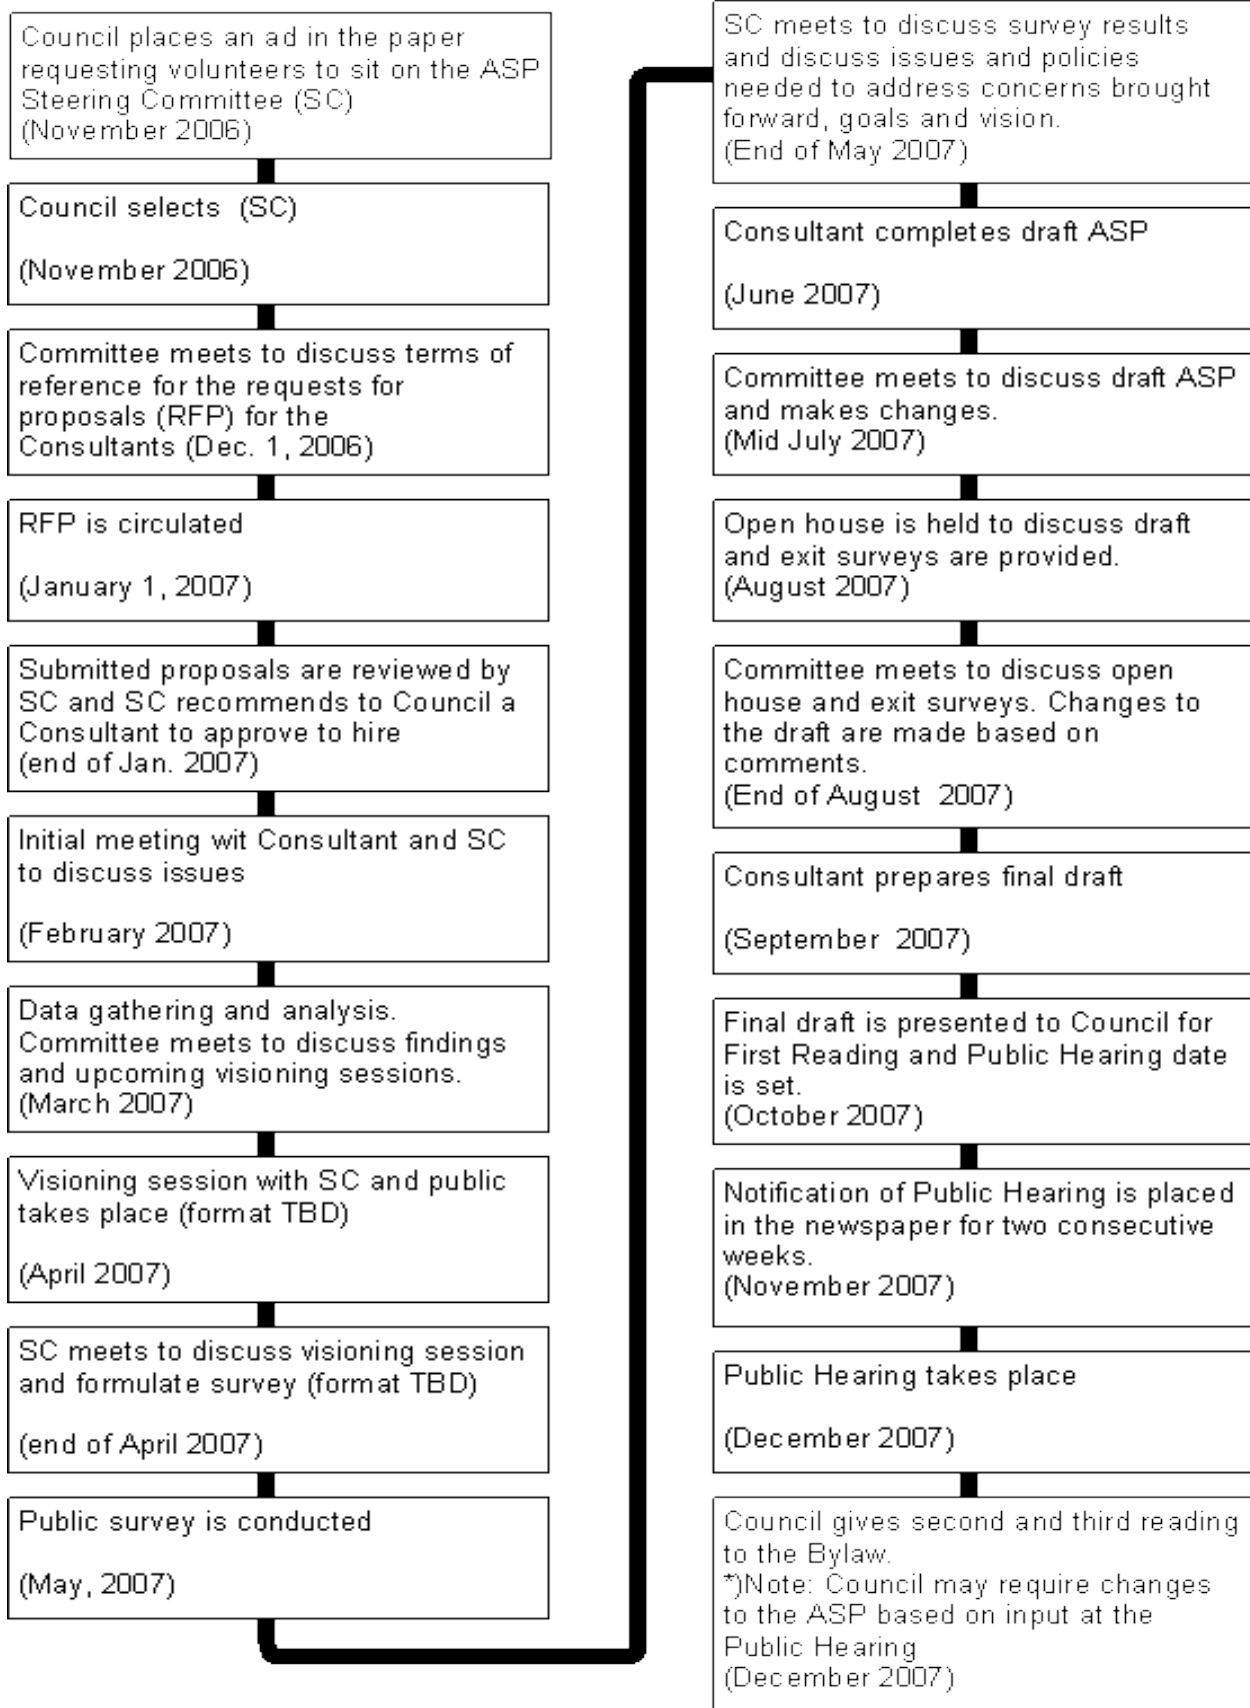

Bearberry Area Structure Plan ASP Process and Proposed Timelines

NOTE: Timelines are approximate and could change.